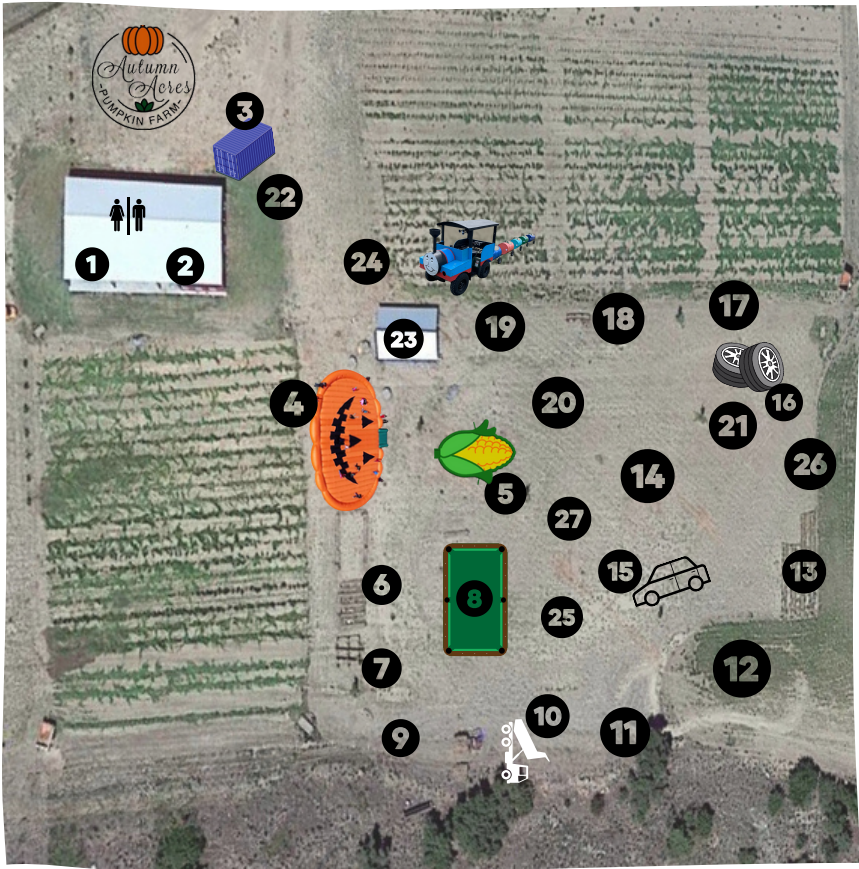

Under Kansas law, there is no liability for an injury or death of a participant in a registered agritourism activity conducted at this registered agritourism location if such injury or death results from the inherent risks of the such agritourism activity. Inherent risks of agritourism activities include, but shall not be limited to, the potential of you as a participant to act in a negligent manner that may contribute to your injury or death and the potential of another participant to act in a negligent manner that may contribute to your injury or death. You are assuming the risk of participating in this registered agritourism activity.

PLEASE TAG US ON FACEBOOK & INSTAGRAM

LEAVE US A REVIEW ON GOOGLE!

CHECK OUT OUR EVENTS ON FACEBOOK OR WWW.AUTUMNACRESPUMPKINPATCHFARM.COM

Collect the stamps at the marked locations & return to Admissions or Concessions for a free sucker!

Map of the Farm

1. Admissions/Pumpkin Sales
2. Concessions
3. Dripline Beer & Wine
4. Pumpkin Jump Pad
5. Corn Cob Jump Pad
6. Pumpkin Bowling
7. Culvert Swings
8. Farm Billiards
9. Corn/Pumpkin Blasters*
10. Dump Truck Slide
11. Zombie Hunt Paintball*
12. Pedal Trike Track
13. Hamster Wheels
14. Culvert/Pipe Slides

15. Chalkboard Car
16. Tractor Tire Sandpile
17. Grain Cart Basketball
18. Haybale/Tire Swings
19. Bounce Corral
20. Steer Lassoing
21. Teeter Totter
22. Cornhole/Checkers/Jenga
23. Corn Cavern/Duck Races
24. Thomas the Train Barrel Train
25. Cornhole/Checkers/Tic-Tac-Toe
26. Maze Entry
27. Bubble Station